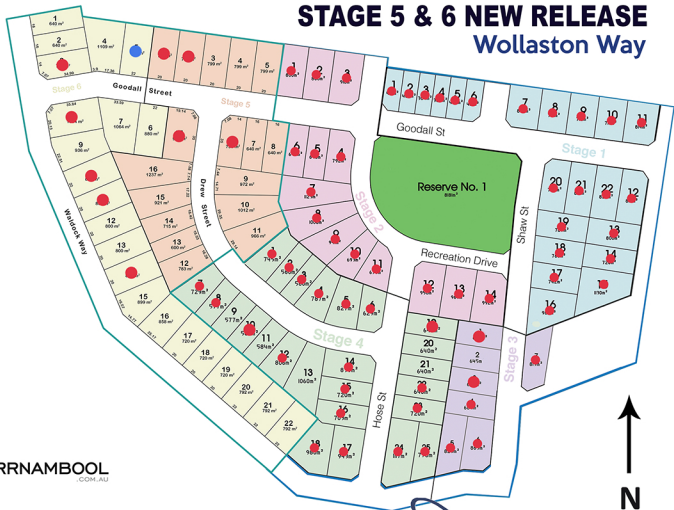

STAGE 5 & 6 NEW RELEASE

Wollaston Way

LOOKING TO MOVE?
BUILD IN WARRNAMBOOL
.COM.AU

Sale Enquiries to Sam Stevens Ph. 0408 529 843
 or sam@landinwarrnambool.com.au

Wollastonway
 live life your way