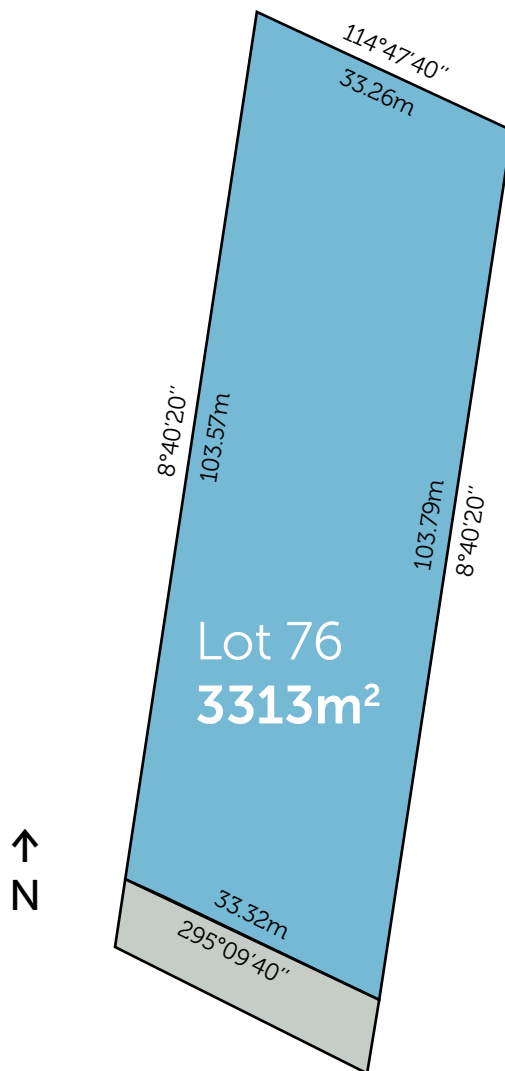

**Stage 3
Lot plan**

HopkinsRidge
E S T A T E

Want to know the price of this block?

Call Sam Stevens on 0408529843 or email sam@landinwarrnambool.com.au