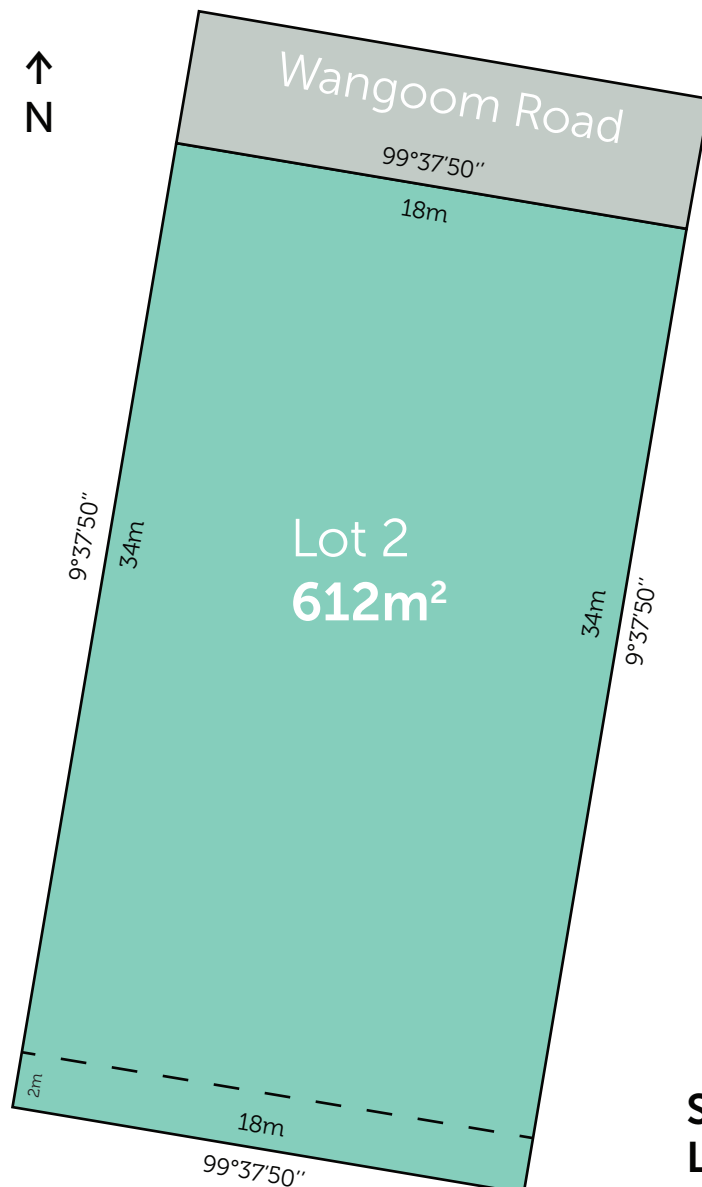

BUILDINOZ
build your best lifestyle

What's the best way to create the perfect House & Land package?

It's as simple as taking this site plan to your building designer or builder and choosing or designing a floorplan that fits on it.

**Stage 1
Lot plan**

northernEDGE
imagine life at the edge

Want to know the price of this block?

Call Sam Stevens on 0408529843 or email sam@landinwarrnambool.com.au