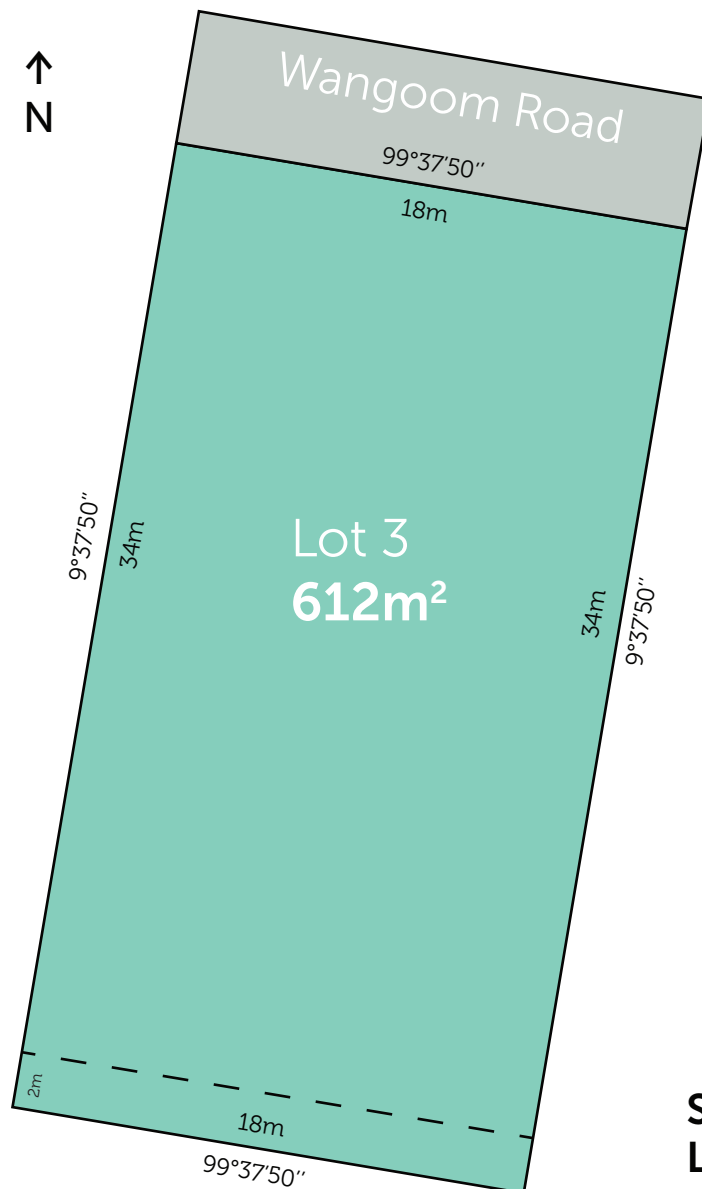

BUILDINOZ
build your best lifestyle

What's the best way to create the perfect House & Land package?

It's as simple as taking this site plan to your building designer or builder and choosing or designing a floorplan that fits on it.

**Stage 1
Lot plan**

northernEDGE
imagine life at the edge

Want to know the price of this block?

Call Sam Stevens on 0408529843 or email sam@landinwarrnambool.com.au