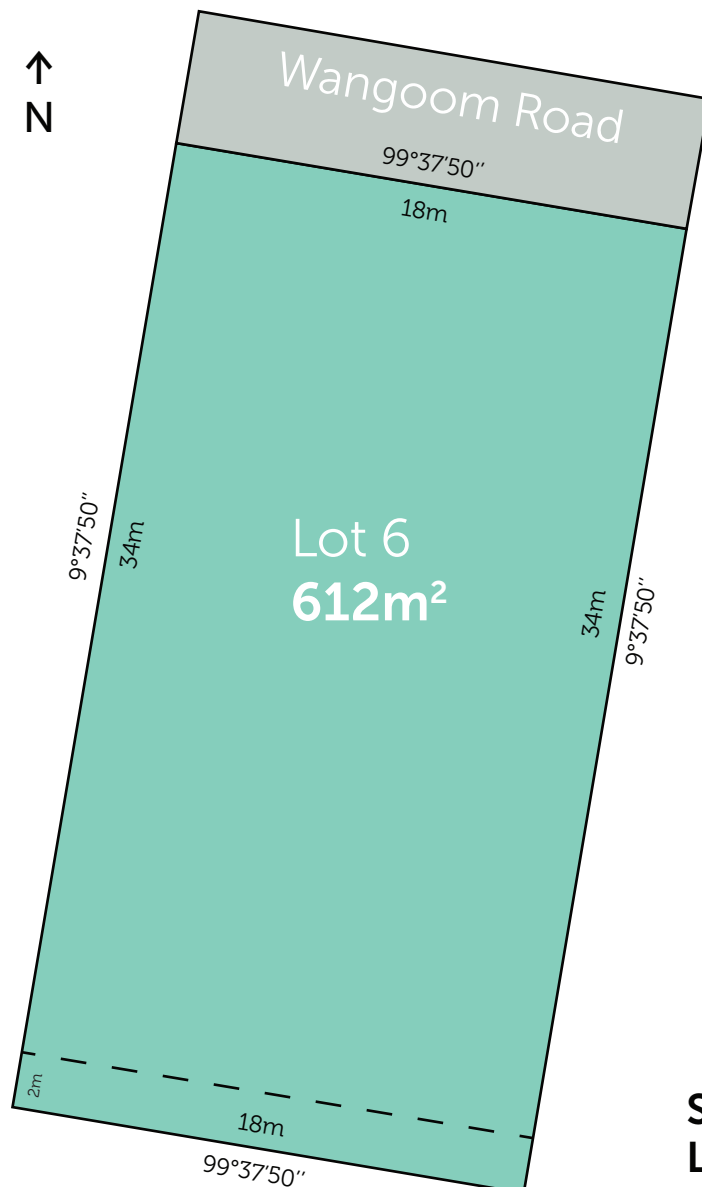

BUILDINOZ
build your best lifestyle

What's the best way to create the perfect House & Land package?

It's as simple as taking this site plan to your building designer or builder and choosing or designing a floorplan that fits on it.

**Stage 1
Lot plan**

northernEDGE
imagine life at the edge

Want to know the price of this block?

Call Sam Stevens on 0408529843 or email sam@landinwarrnambool.com.au