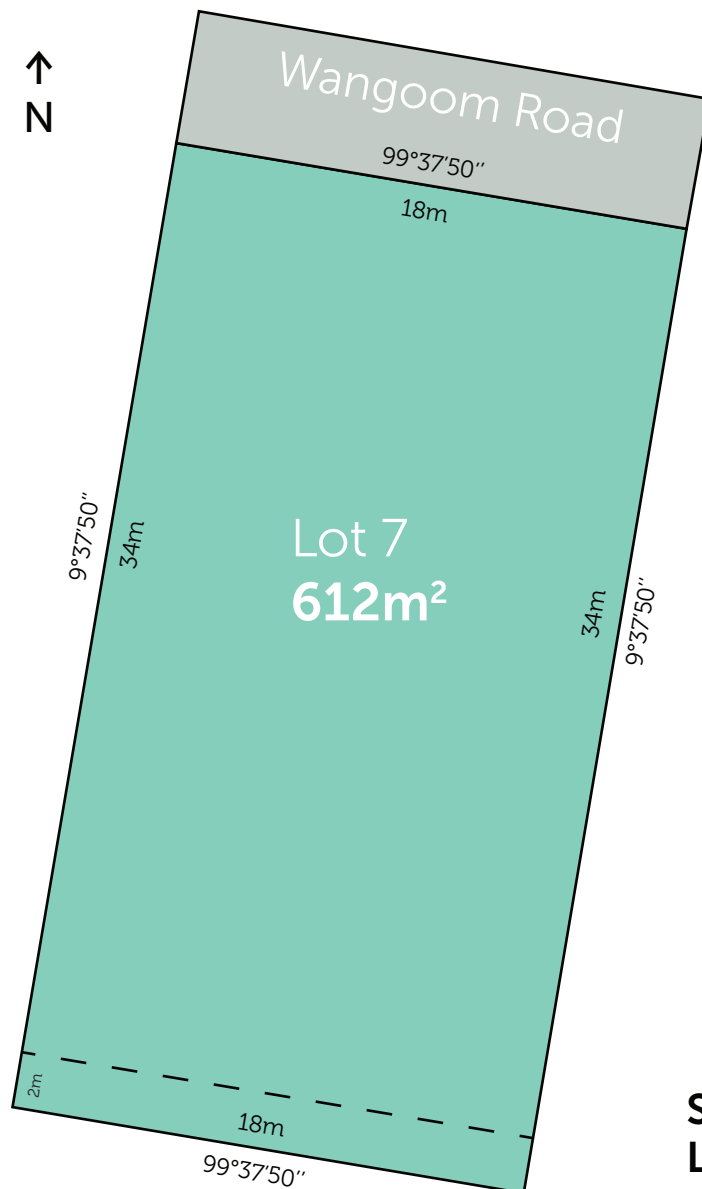

BUILDINOZ
build your best lifestyle

What's the best way to create the perfect House & Land package?

It's as simple as taking this site plan to your building designer or builder and choosing or designing a floorplan that fits on it.

**Stage 1
Lot plan**

northernEDGE
imagine life at the edge

Want to know the price of this block?

Call Sam Stevens on 0408529843 or email sam@landinwarrnambool.com.au