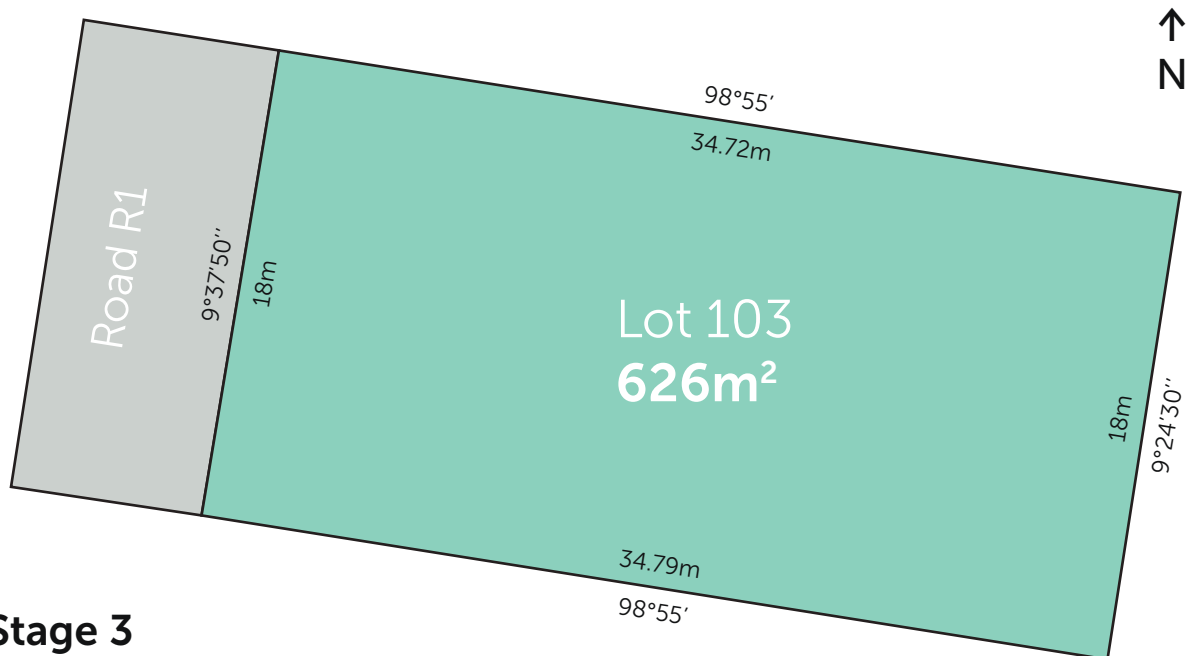

**Stage 3
Lot plan**

northernEDGE
imagine life at the edge

Want to know the price of this block?

Call Sam Stevens on 0408529843 or email sam@landinwarrnambool.com.au