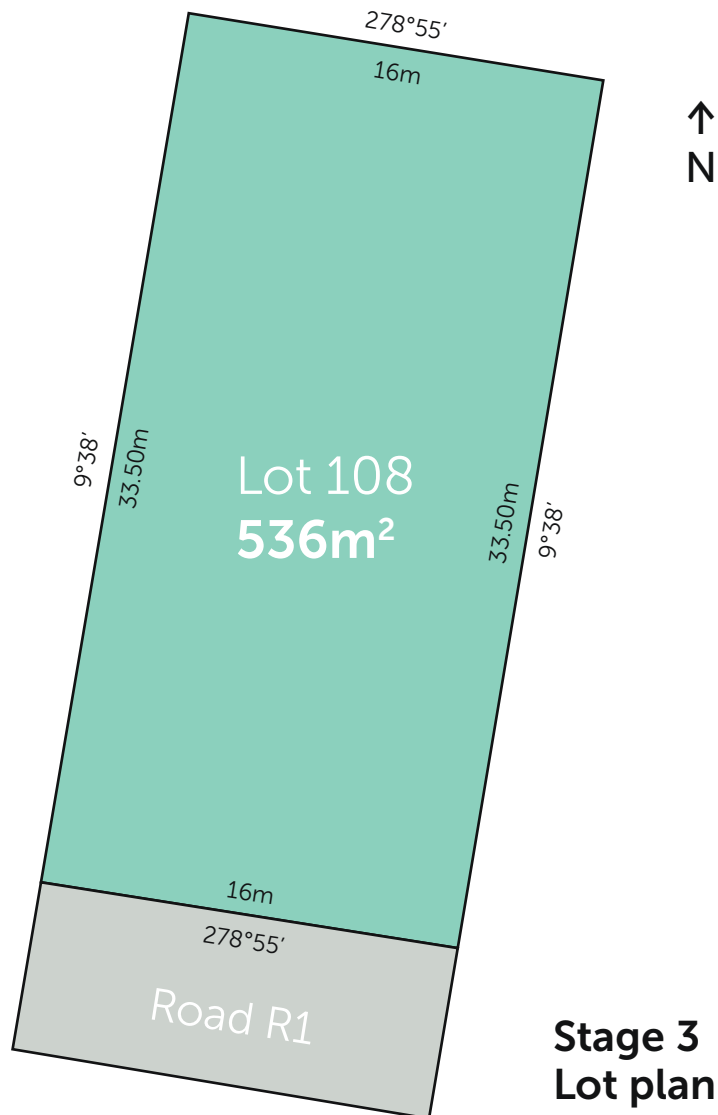

LOOKING TO BUILD?
LANDINWARRNAMBOOL.COM.AU

What's the best way to create the perfect House & Land package?

It's as simple as taking this site plan to your building designer or builder and choosing or designing a floorplan that fits on it.

northernEDGE
imagine life at the edge

Want to know the price of this block?

Call Sam Stevens on 0408529843 or email sam@landinwarrnambool.com.au