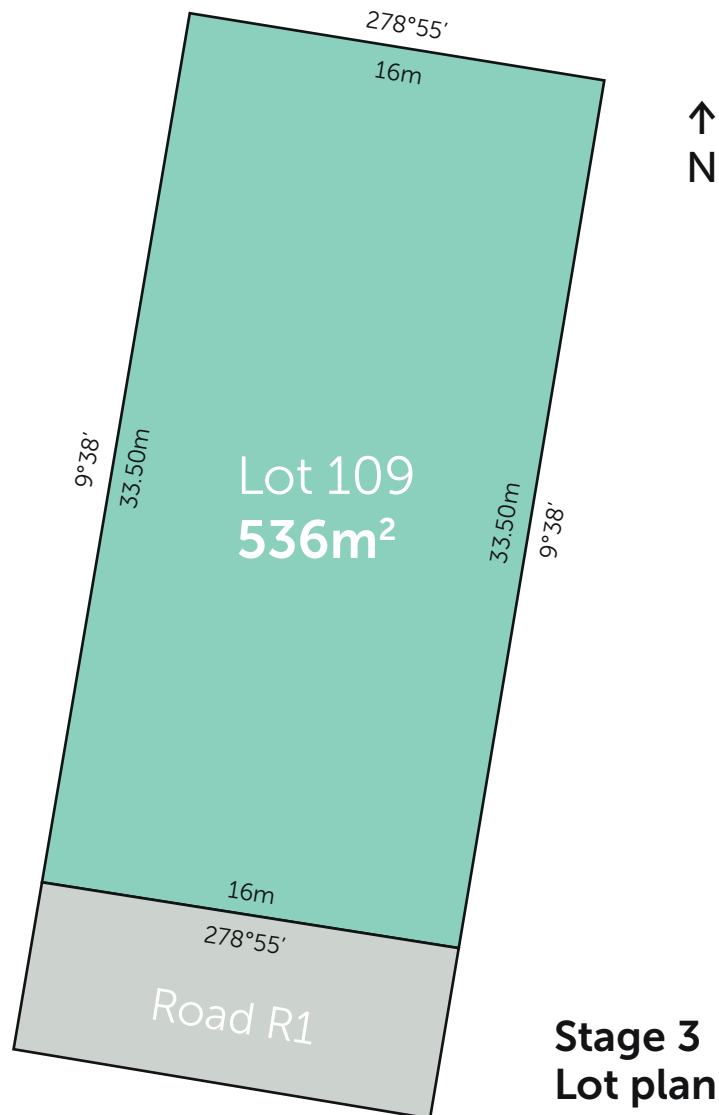

LOOKING TO BUILD?
LANDINWARRNAMBOOL.COM.AU

What's the best way to create the perfect House & Land package?

It's as simple as taking this site plan to your building designer or builder and choosing or designing a floorplan that fits on it.

northernEDGE
imagine life at the edge

Want to know the price of this block?

Call Sam Stevens on 0408529843 or email sam@landinwarrnambool.com.au