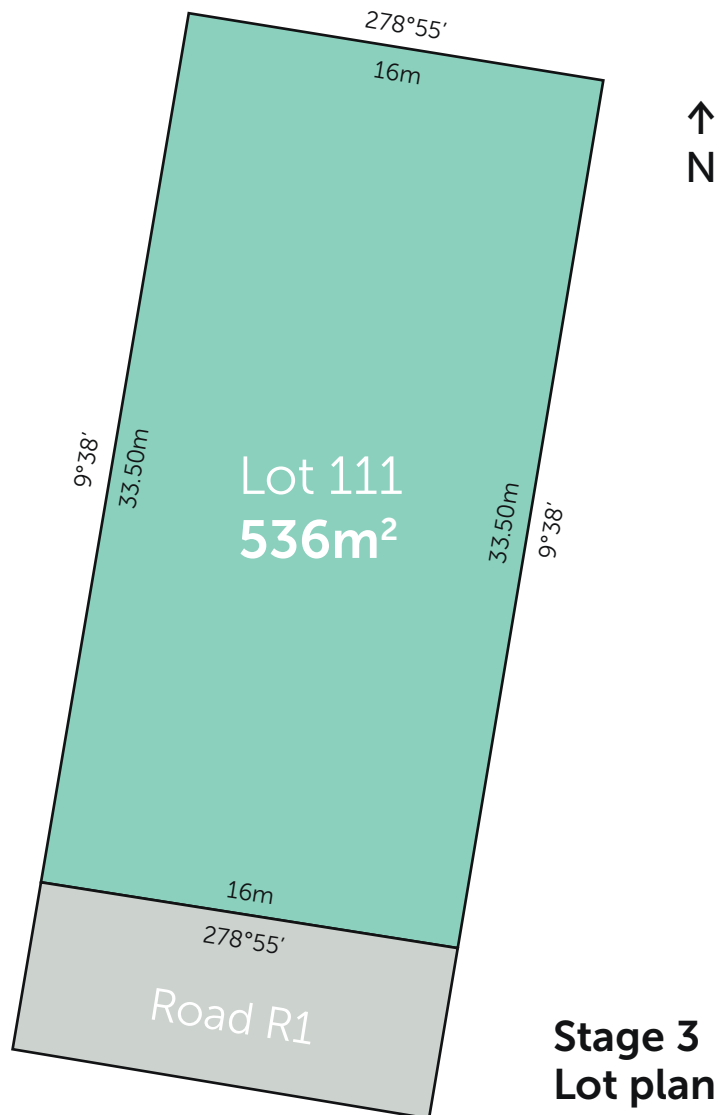

LOOKING TO BUILD?

LANDINWARRNAMBOOL.COM.AU

What's the best way to create the perfect House & Land package?

It's as simple as taking this site plan to your building designer or builder and choosing or designing a floorplan that fits on it.

northernEDGE
imagine life at the edge

Want to know the price of this block?

Call Sam Stevens on 0408529843 or email sam@landinwarrnambool.com.au