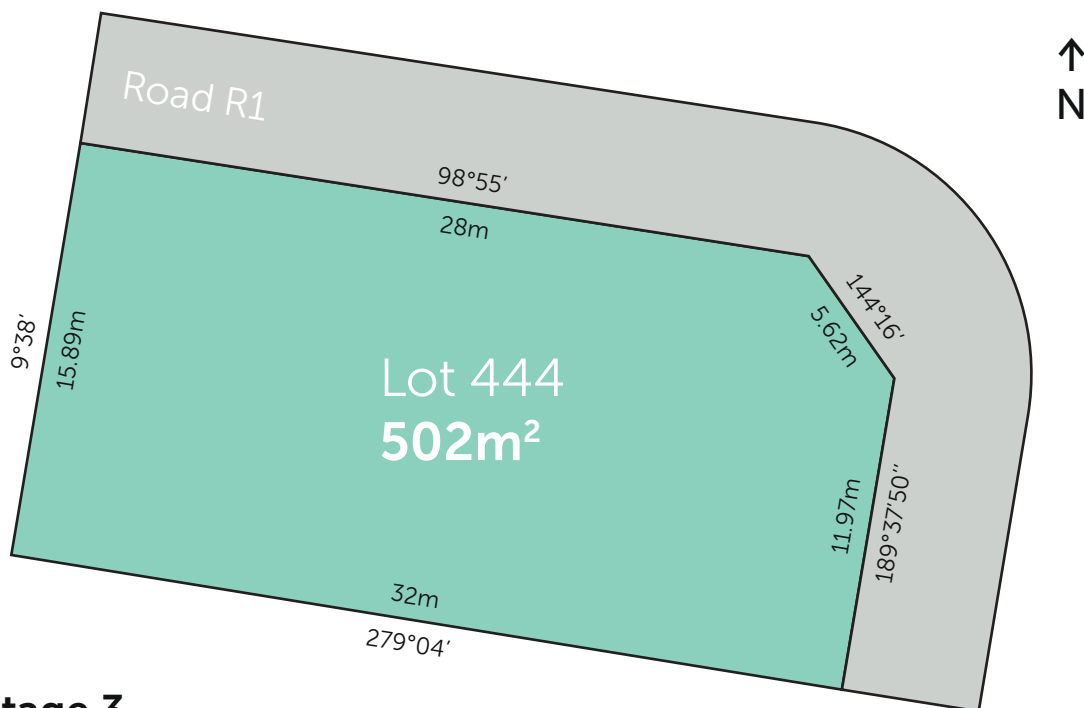

**Stage 3
Lot plan**

northernEDGE
imagine life at the edge

Want to know the price of this block?

Call Sam Stevens on 0408529843 or email sam@landinwarrnambool.com.au