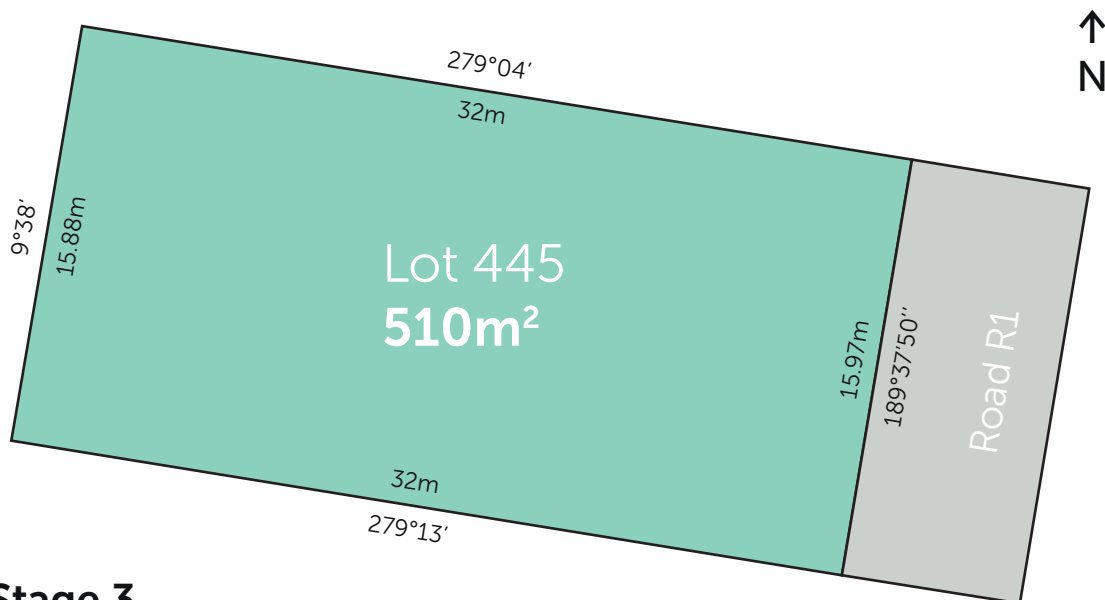

**Stage 3
Lot plan**

northernEDGE
imagine life at the edge

Want to know the price of this block?

Call Sam Stevens on 0408529843 or email sam@landinwarrnambool.com.au