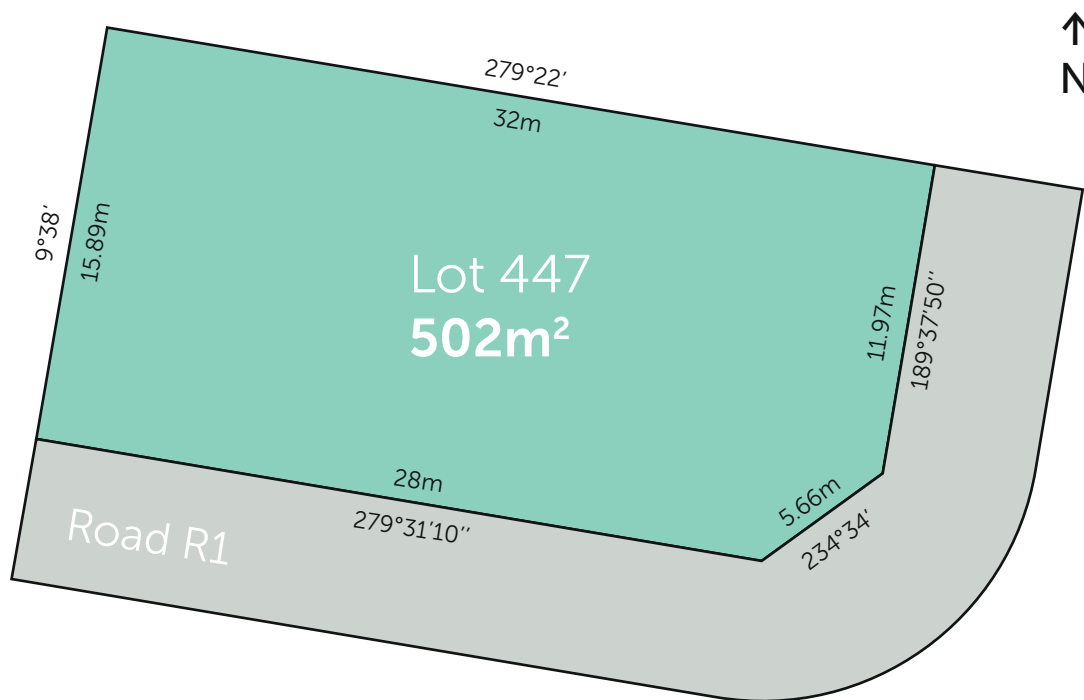

**Stage 3
Lot plan**

northernEDGE
imagine life at the edge

Want to know the price of this block?

Call Sam Stevens on 0408529843 or email sam@landinwarrnambool.com.au