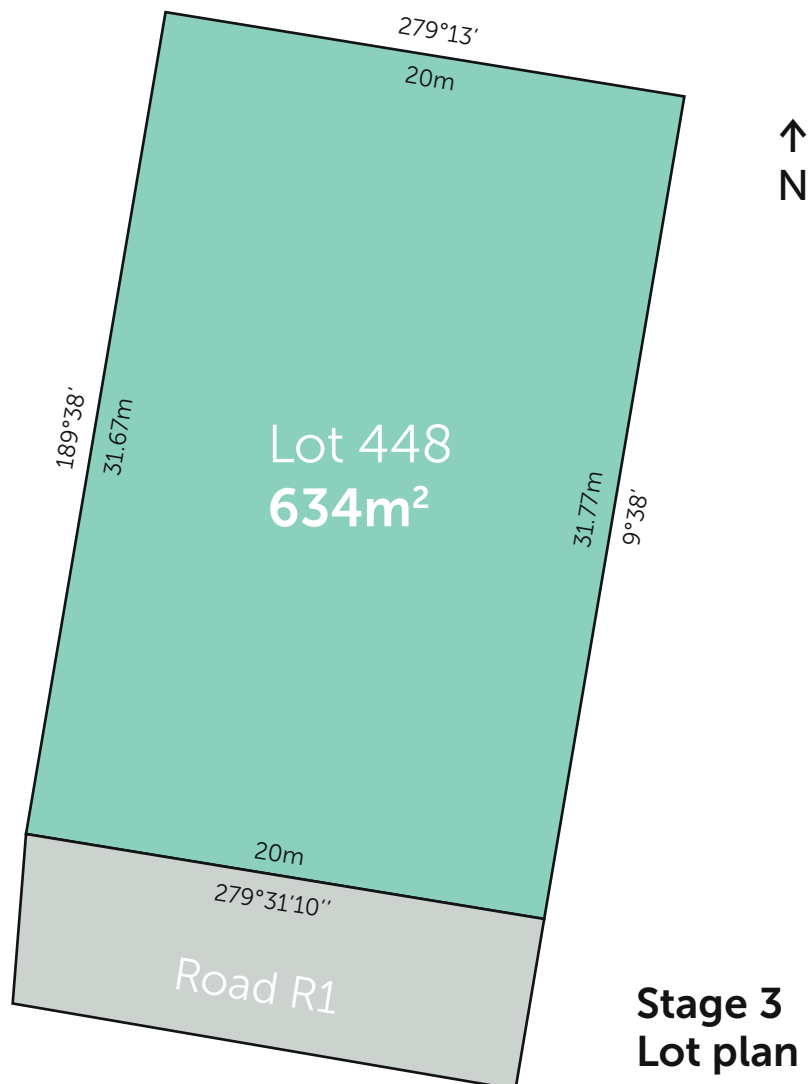

northernEDGE
imagine life at the edge

Want to know the price of this block?

Call Sam Stevens on 0408529843 or email sam@landinwarrnambool.com.au