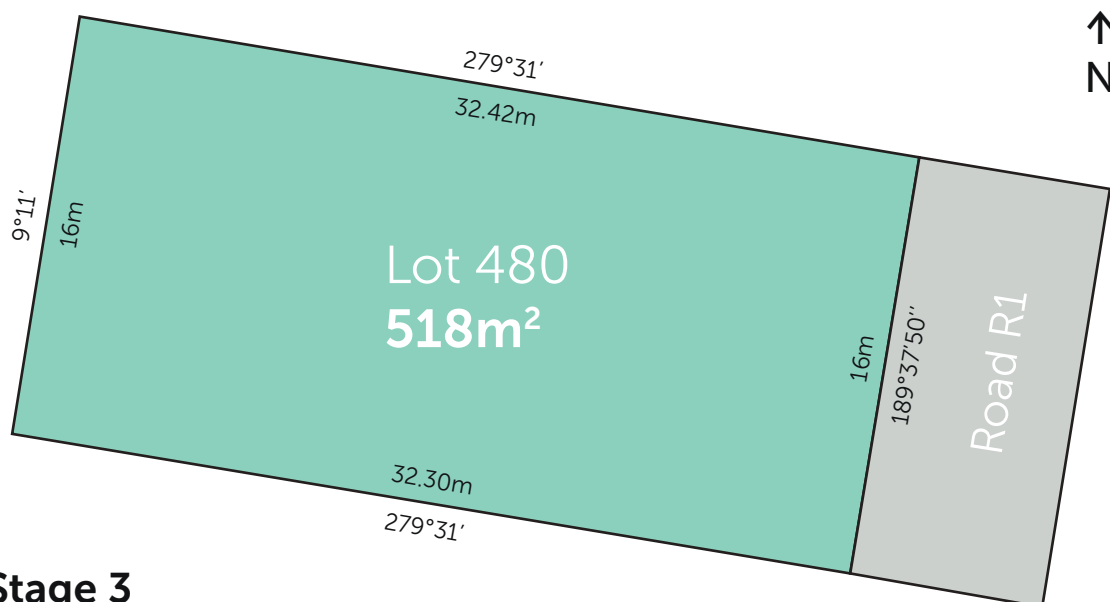

**Stage 3
Lot plan**

northernEDGE
imagine life at the edge

Want to know the price of this block?

Call Sam Stevens on 0408529843 or email sam@landinwarrnambool.com.au