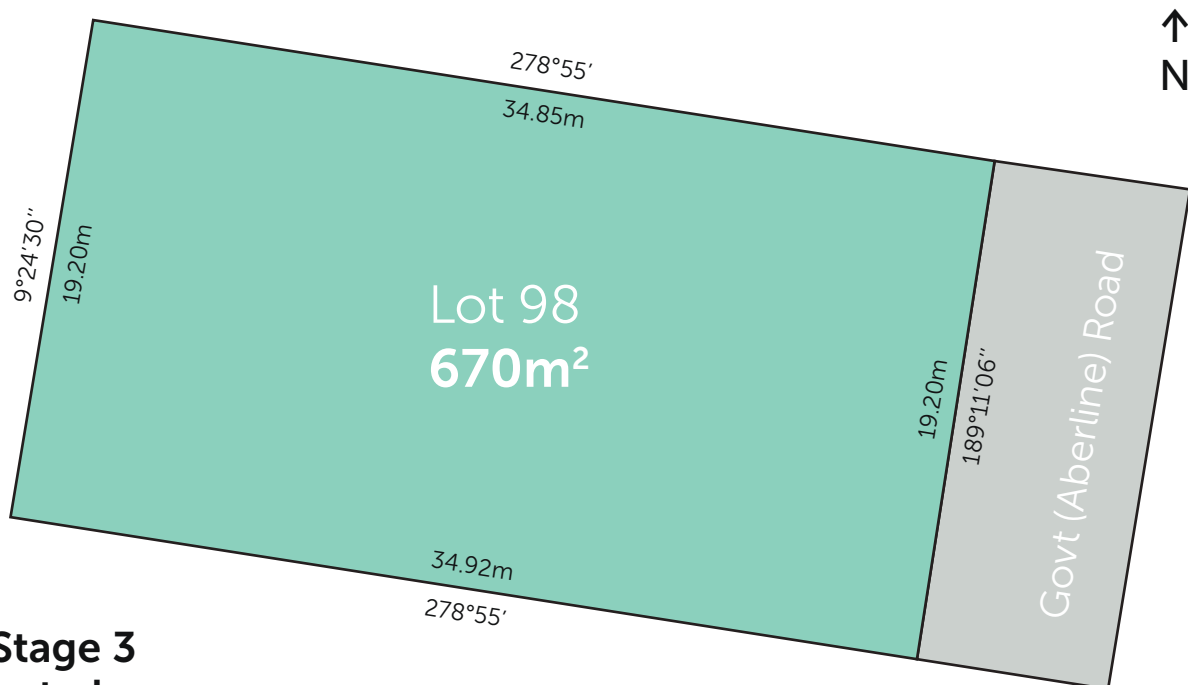

LOOKING TO BUILD?

LANDINWARRNAMBOOL.COM.AU

What's the best way to create the perfect House & Land package?

It's as simple as taking this site plan to your building designer or builder and choosing or designing a floorplan that fits on it.

**Stage 3
Lot plan**

northernEDGE
imagine life at the edge

Want to know the price of this block?

Call Sam Stevens on 0408529843 or email sam@landinwarrnambool.com.au