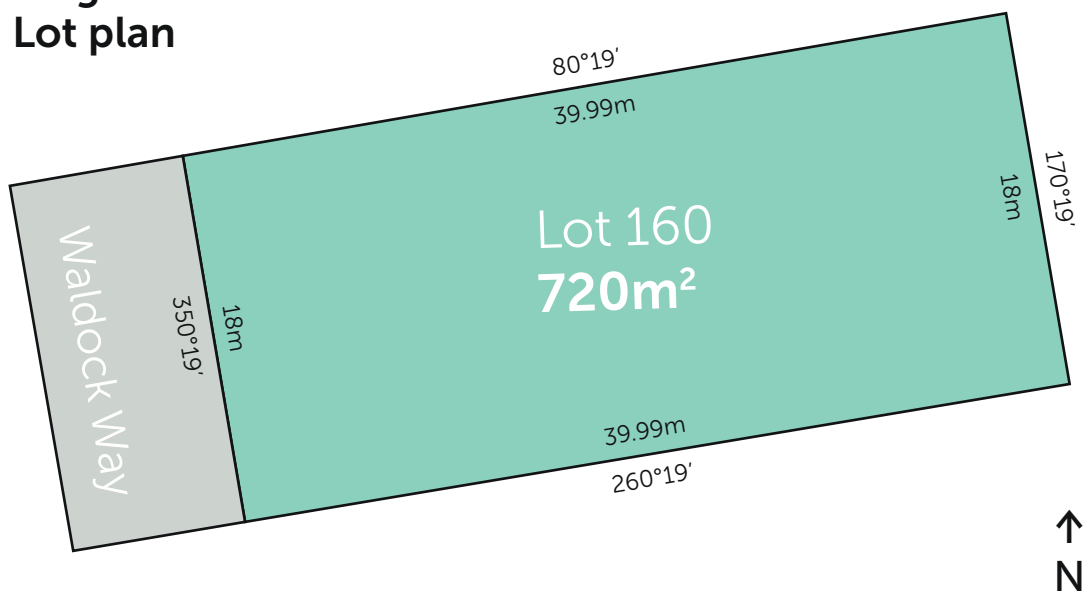

Stage 7 Lot plan

northernEDGE
imagine life at the edge

Want to know the price of this block?

Call Sam Stevens on 0408529843 or email sam@landinwarrnambool.com.au