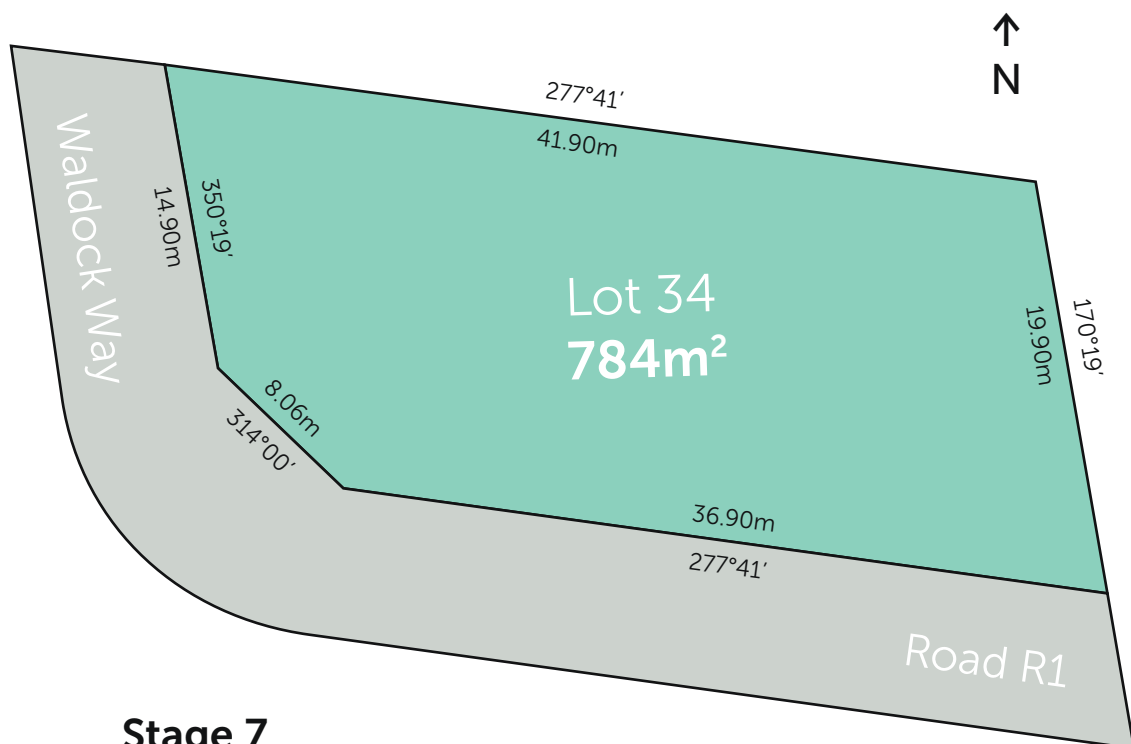

**Stage 7
Lot plan**

northernEDGE
imagine life at the edge

Want to know the price of this block?

Call Sam Stevens on 0408529843 or email sam@landinwarrnambool.com.au