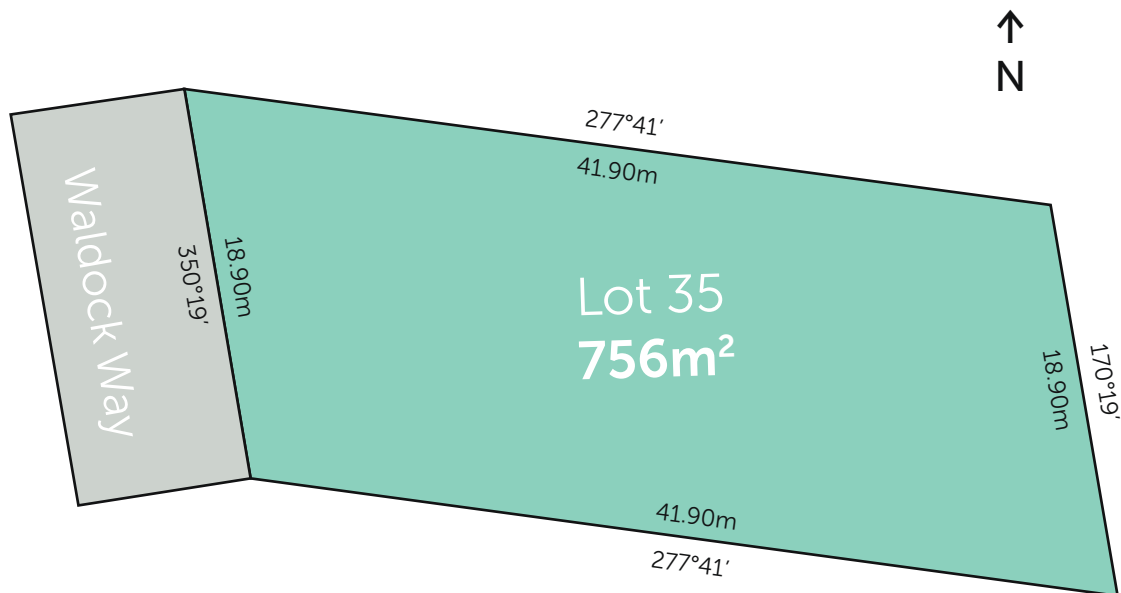

**Stage 7
Lot plan**

northernEDGE
imagine life at the edge

Want to know the price of this block?

Call Sam Stevens on 0408529843 or email sam@landinwarrnambool.com.au