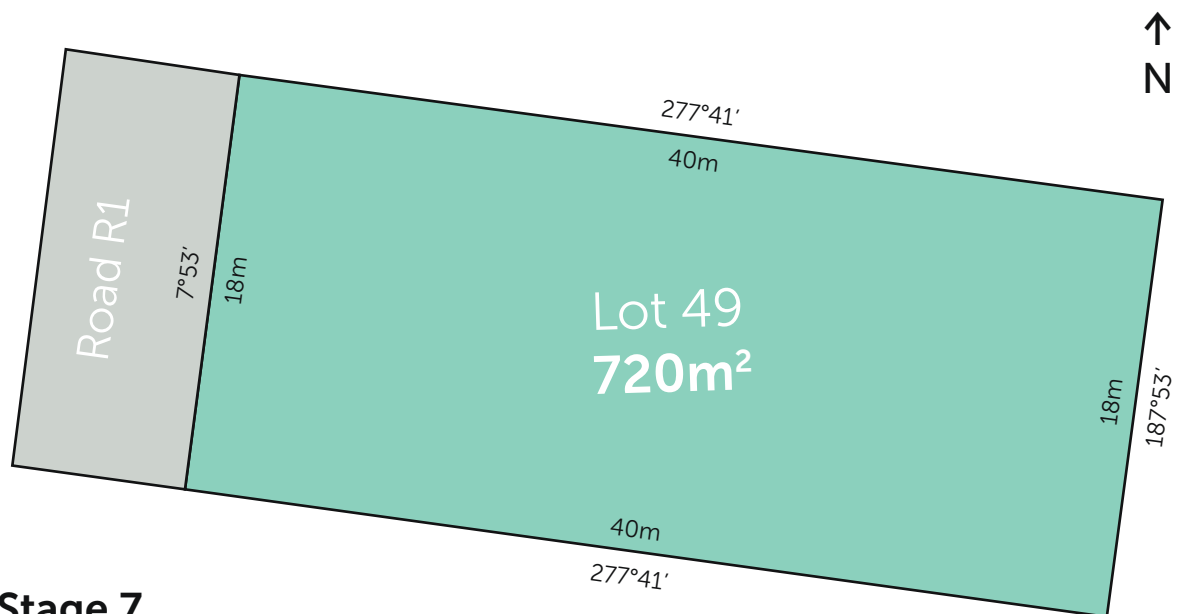

Stage 7
Lot plan

northernEDGE
imagine life at the edge

Want to know the price of this block?

Call Sam Stevens on 0408529843 or email sam@landinwarrnambool.com.au