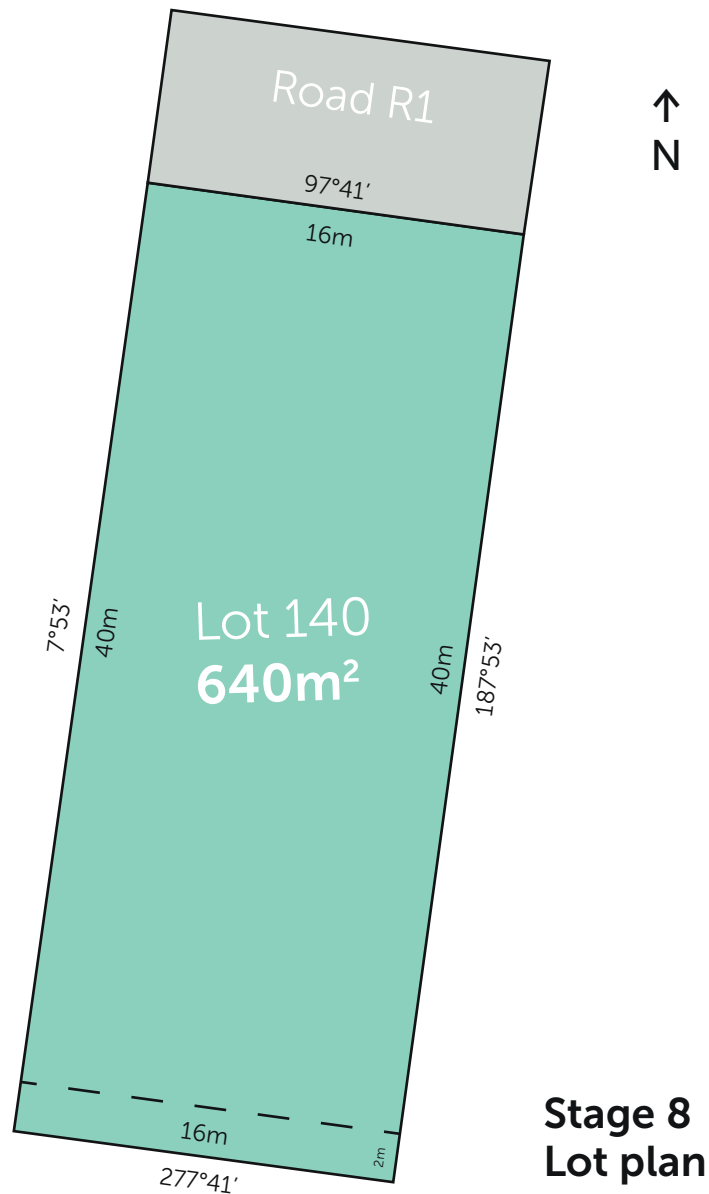

LOOKING TO BUILD?
LANDINWARRNAMBOOL.COM.AU

What's the best way to create the perfect House & Land package?

It's as simple as taking this site plan to your building designer or builder and choosing or designing a floorplan that fits on it.

northernEDGE
imagine life at the edge

Want to know the price of this block?

Call Sam Stevens on 0408529843 or email sam@landinwarrnambool.com.au