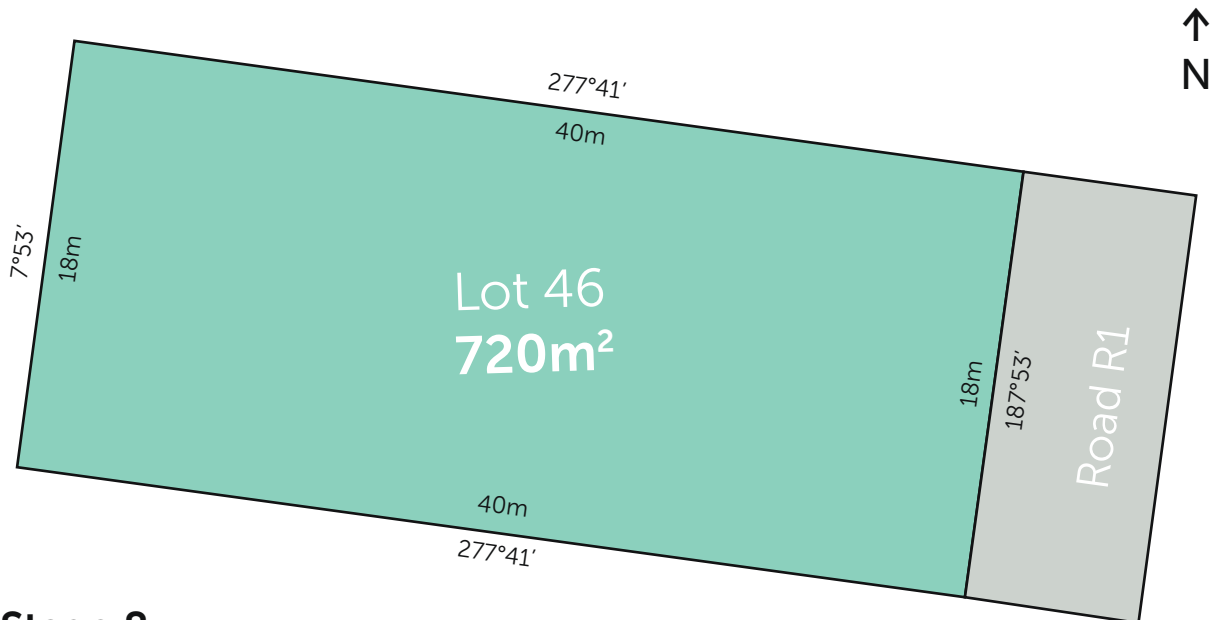

Stage 8
Lot plan

northernEDGE
imagine life at the edge

Want to know the price of this block?

Call Sam Stevens on 0408529843 or email sam@landinwarrnambool.com.au