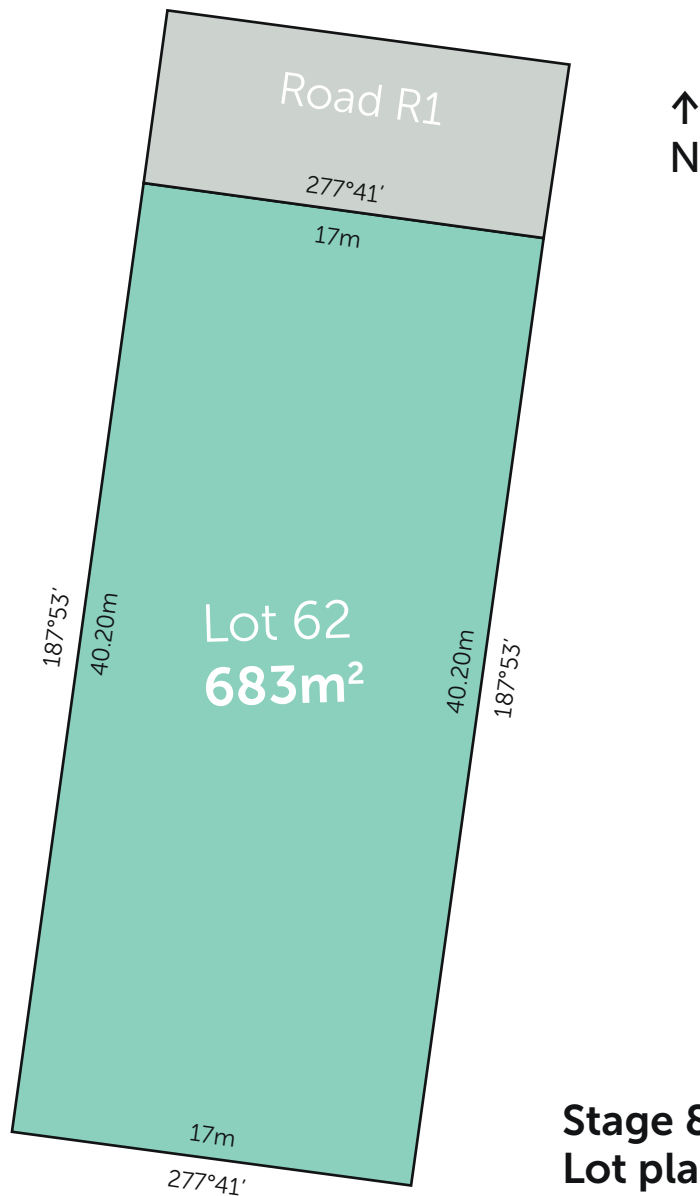

What's the best way to create the perfect House & Land package?

It's as simple as taking this site plan to your building designer or builder and choosing or designing a floorplan that fits on it.

**Stage 8
Lot plan**

northernEDGE
imagine life at the edge

Want to know the price of this block?

Call Sam Stevens on 0408529843 or email sam@landinwarrnambool.com.au