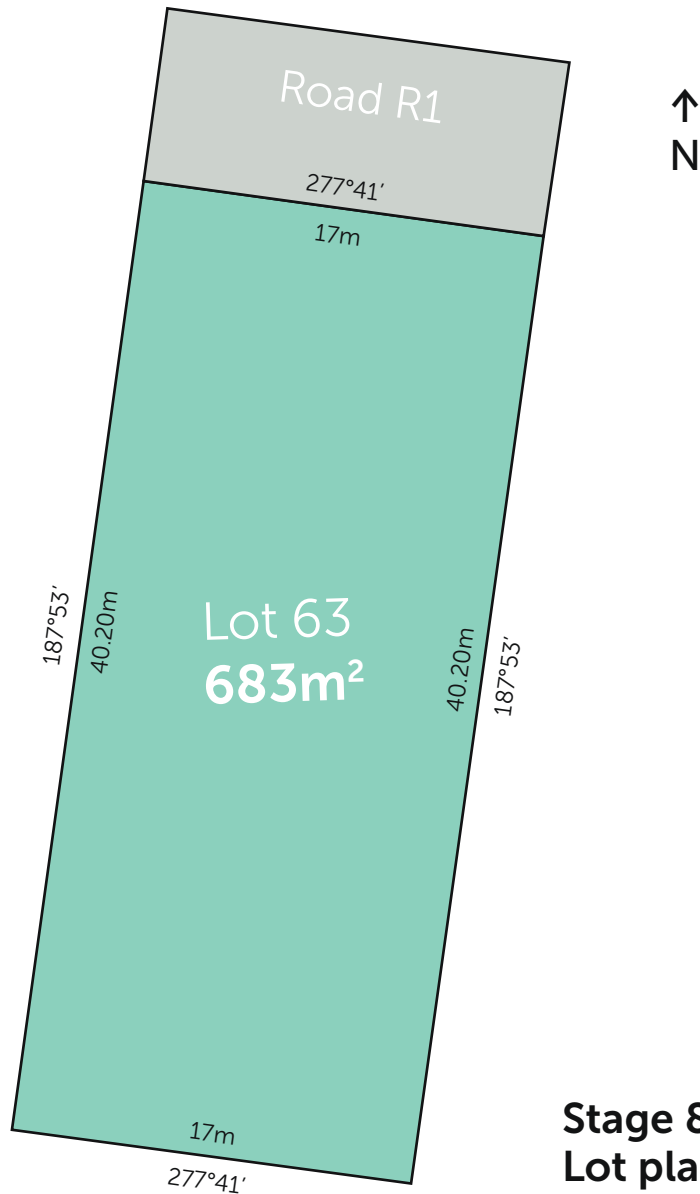

What's the best way to create the perfect House & Land package?

It's as simple as taking this site plan to your building designer or builder and choosing or designing a floorplan that fits on it.

**Stage 8
Lot plan**

northernEDGE
imagine life at the edge

Want to know the price of this block?

Call Sam Stevens on 0408529843 or email sam@landinwarrnambool.com.au