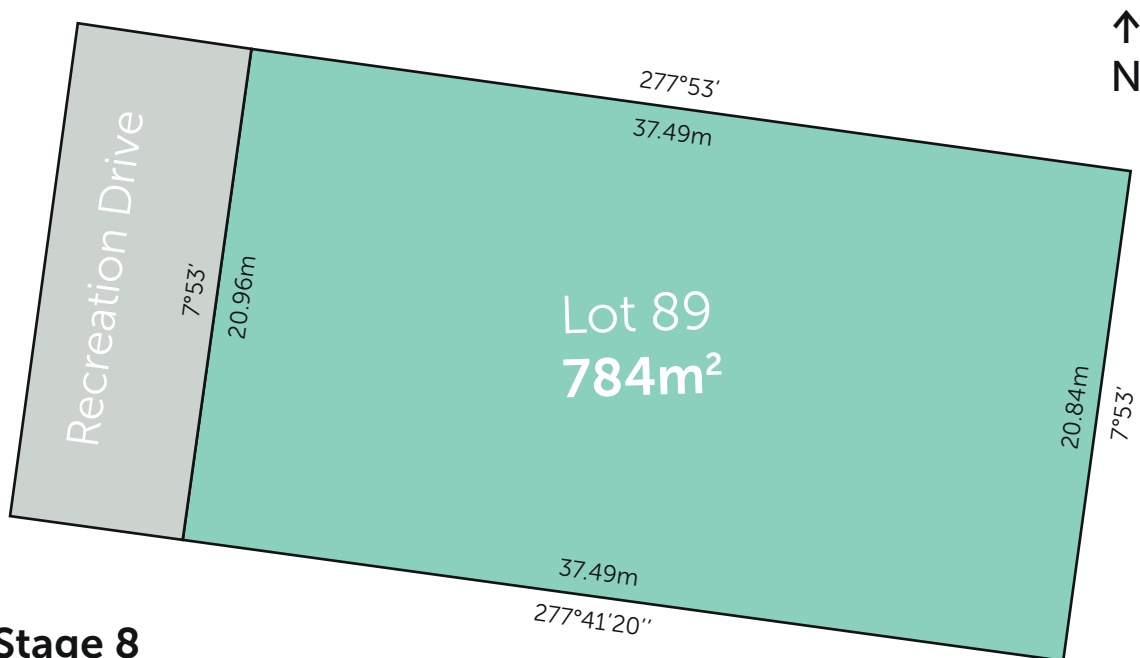

Stage 8
Lot plan

northernEDGE
imagine life at the edge

Want to know the price of this block?

Call Sam Stevens on 0408529843 or email sam@landinwarrnambool.com.au