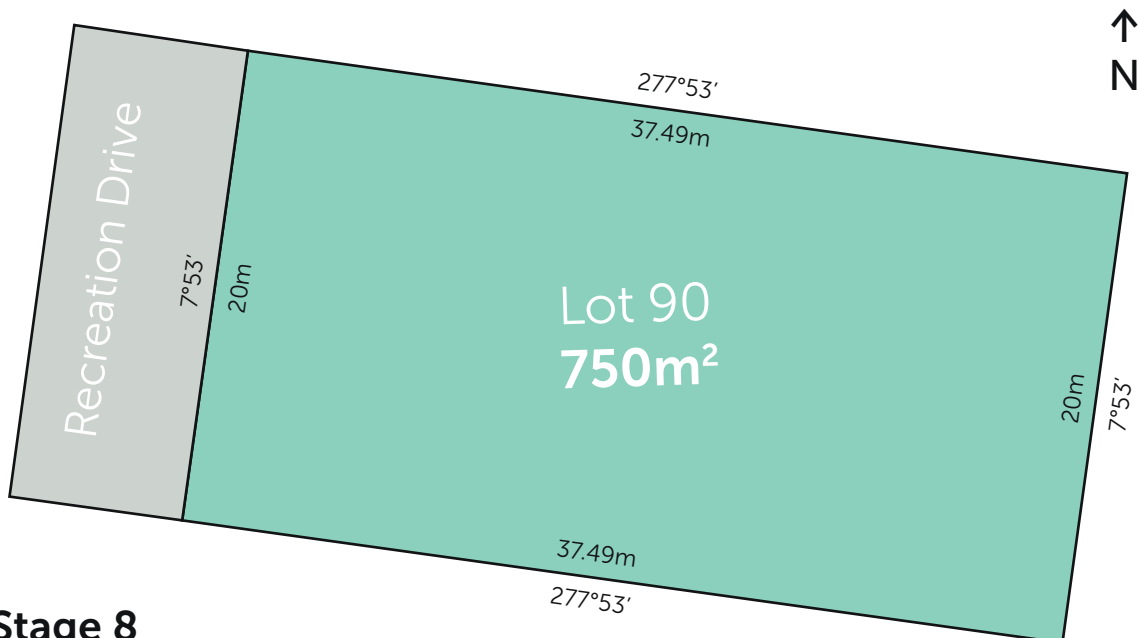

**Stage 8
Lot plan**

northernEDGE
imagine life at the edge

Want to know the price of this block?

Call Sam Stevens on 0408529843 or email sam@landinwarrnambool.com.au