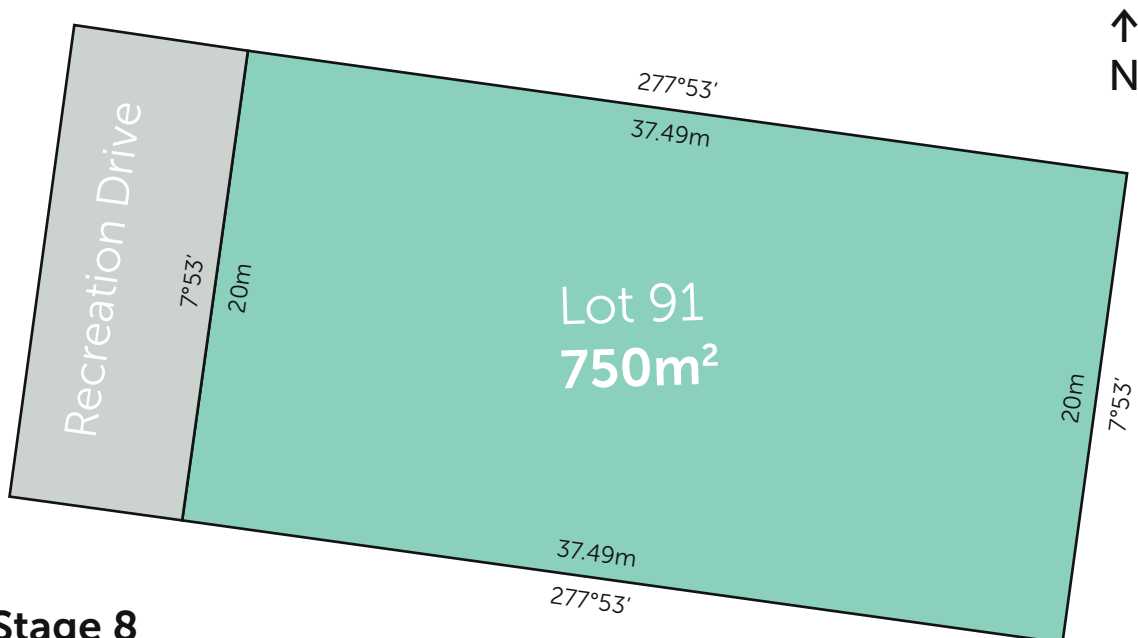

**Stage 8
Lot plan**

northernEDGE
imagine life at the edge

Want to know the price of this block?

Call Sam Stevens on 0408529843 or email sam@landinwarrnambool.com.au